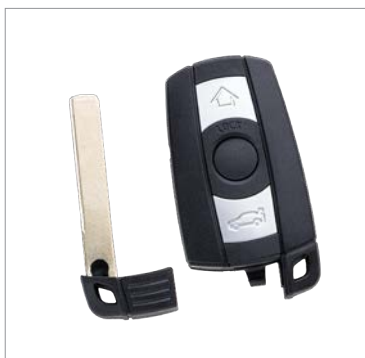

For: BMW®

HU131RS05

Make	Model	Chassis	From	To	Blade
BMW®	1 Series	E81; E82; E87; E88	2004	2013	HU92R
BMW®	3 Series	E90; E91; E92; E93	2005	2013	HU92R
BMW®	5 Series	E60; E61	2003	2010	HU92R
BMW®	6 Series	E63; E64	2004	2010	HU92R
BMW®	X1	E84	2009	2014	HU92R
BMW®	X5	E70	2007	2013	HU92R
BMW®	X6	E71	2008	2013	HU92R
BMW®	Z4	E89	2009	2012	HU92R